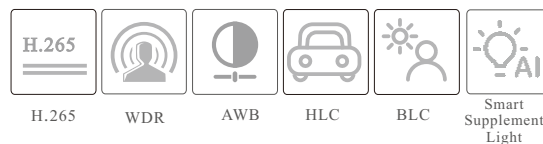

TD-9441S4-C

4MP Dual Illumination Water-proof Bullet Network Camera

- H.265+ /H.265 /H.264+ /H.264/MJPEG coding
- Max. resolution: 4MP (2560 × 1440)
- Auto day/night switch
- 3D DNR, HWDR, HLC, BLC, etc.
- ROI coding
- Support smart supplement light
- 20~30m white light view distance; 20~30m IR view distance
- DC12V/PoE power supply
- IP 67 ingress protection
- Support three streams
- Support remote monitoring by smart phones& tablet PCs with iOS and Android OS
- Support P2P function
- Support SMD
- Support line crossing detection, region intrusion detection, abandoned/missing object detection, video exception detection