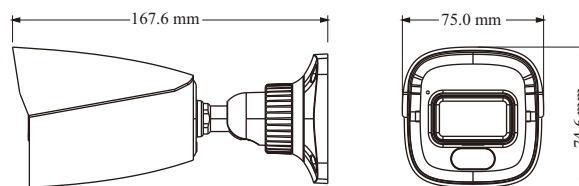

DORI Distance

Lens	Detect	Observe	Recognize	Identify
2.8mm	62m(203ft)	25m(81ft)	12m(40ft)	6m(20ft)
3.6mm	79m(259ft)	32m(104ft)	16m(52ft)	8m(26ft)
Others				
Power Supply	DC12V/PoE			
Power Consumption	< 6W			
Storage Conditions	- 30 °C ~ 65 °C (-22°F~149°F), Humidity: less than 95 % (non-condensing)			
Operating Conditions	- 30 °C ~ 60 °C (-22°F~140°F), Humidity: less than 95 % (non-condensing)			
Dimensions (mm)	167.6 × 75 × 74.6			
Weight (net)	Approx. 0.45KG			
Installation	Ceiling mounting; wall mounting			
Certificate	CE, FCC			
Environmental Protection	Complies with Directive EU RoHS, WEEE(2012/19/EU), directive 94/62/EC and REACH(EC1907/2006)			

DIMENSIONS